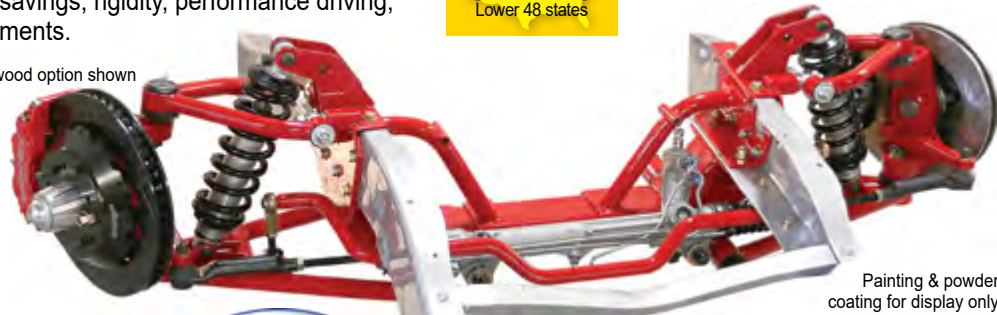

Painting & powder coating for display only

DUAL WARRANTY
LIFETIME WARRANTY ON TCI MANUFACTURED ITEMS
6 YEAR/60,000 MILE WARRANTY ON WEAR & TEAR ITEMS