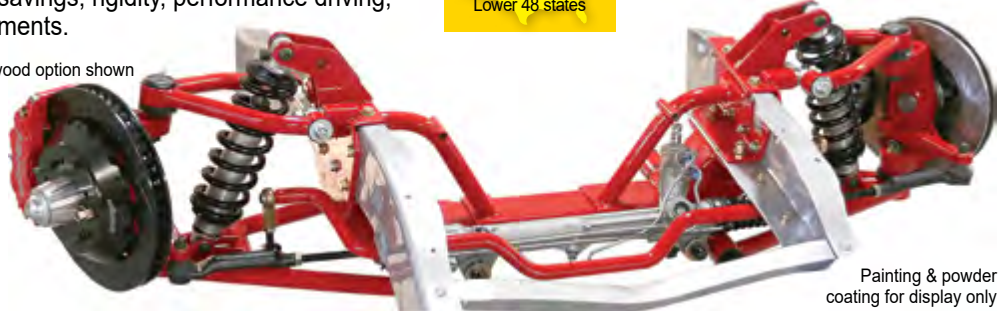

[Learn more](#)
**50% OFF
FREIGHT**

Lower 48 states.

Retail: \$21,159

Save: **\$2,116**Your Price: **\$19,043**

'69-72 K5 CLASSIC CHASSIS

- Traditional 5"-7" drop
- Pro-Touring IFS provide the ultimate in handling, weight savings and strength
- Performance 4-link rear suspension
- No modifications to the bed floor

[Learn more](#)
**50% OFF
FREIGHT**

Lower 48 states.

Retail: \$19,230

Save: **\$1,923**Your Price: **\$17,307**

'69-91 K5 PRO TOURING IFS

- Engineered for easy installation, weight savings, rigidity, performance driving, and a broader range of alignment adjustments.

[SHOP NOW](#)
**FREE
SHIPPING**

Lower 48 states

Retail: \$6,552

Save: **\$655**Your Price: **\$5,897**

Wilwood option shown

Painting & powder coating for display only

'73-91 K5 4-LINK REAR SUSPENSION

- Significant ride height drop, smooth ride, better handling, reduced weight and greater axle control.
- This new kit offers the maximum drop available without bed floor modifications, excellent performance, all while maintaining the rear seat.