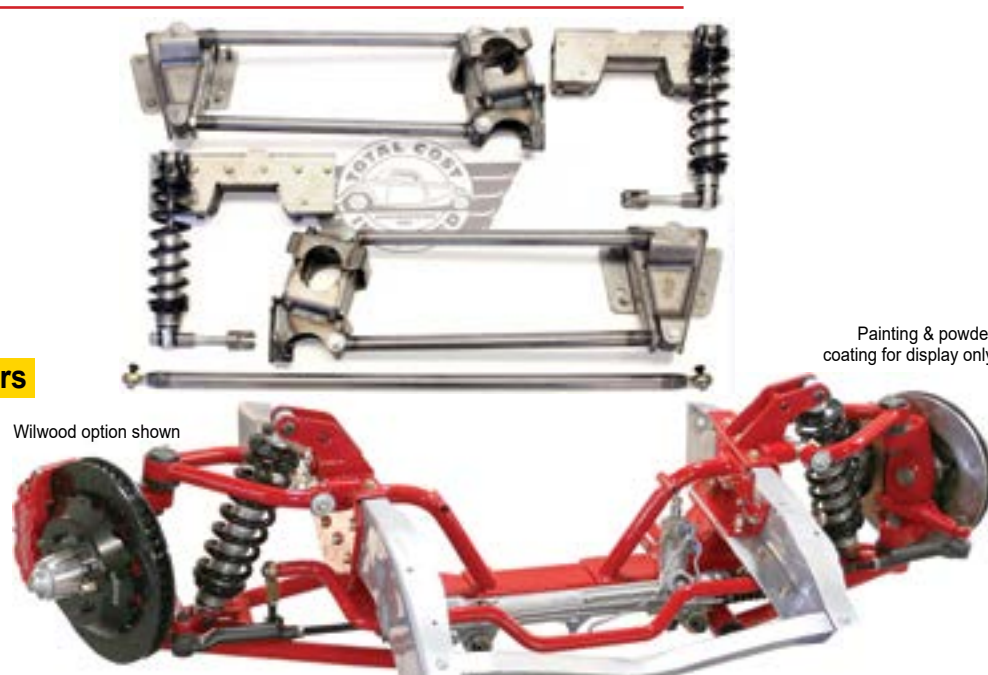

'73-87 C10 PRO TOURING IFS & 4-LINK PACKAGE

[Click Here](#)
for product details

$199
FLAT FEE
SHIPPING

$200 OFF Wilwood Calipers

Retail: $8,210
Save: $821
Your Price: $7,389