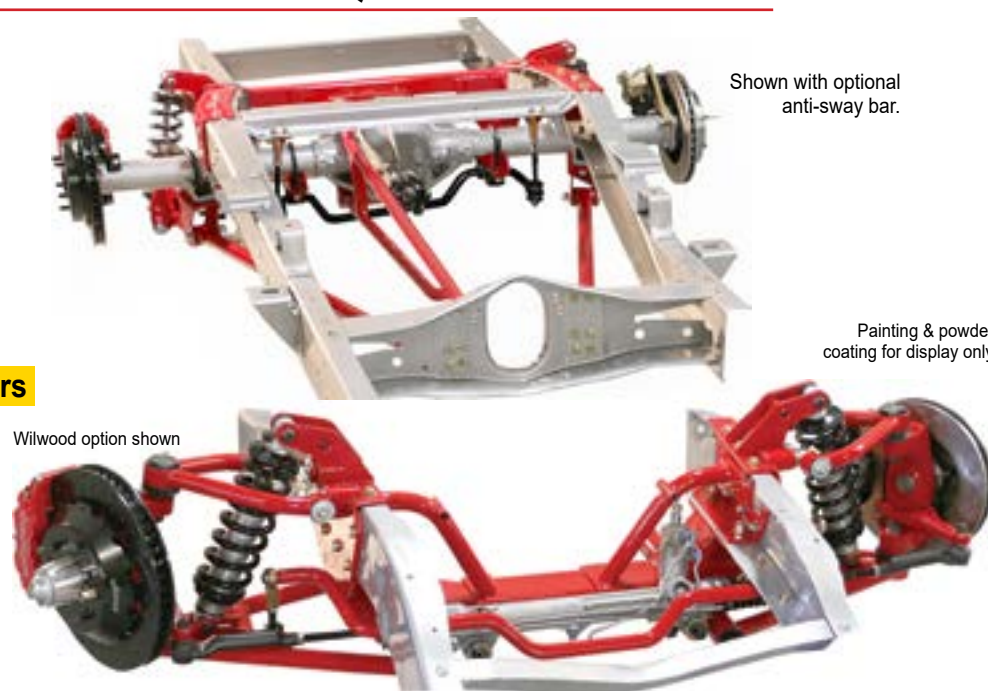

Save 10%

PLUS \$500 TOWARDS CHASSIS UPGRADES

Call for the **SHORTEST Lead Time** in the Industry!

1963-1987 CHEVY C10

'63-87 CHEVY C10 **NEW!**

GROUNDED CHASSIS

Low Ride, High Standards

These complete frames include front and rear airbag suspension without sacrificing strength. When aired out, you can lay the frame on the ground with 29" tall front and rear tires.

[Learn more](#)

Retail: \$18,141
Save: \$1,814
Your Price: \$16,327

'63-87 C10 PRO TOURING CHASSIS

NEW!

- Advanced Pro-Touring IFS engineered for performance & durability
- Laser-cut, jig welded frame, & 12-piece center section for maximum rigidity
- Fully adjustable Torque Arm rear suspension with brand new Currie' 9"

[Learn more](#)

Retail: \$18,141
Save: \$1,814
Your Price: \$16,327

'63-87 C10 CLASSIC CHASSIS

NEW!

- Advanced Pro-Touring IFS engineered for strength & durability
- Laser-cut, jig welded frame, & 12-piece center section for maximum rigidity
- Fully adjustable 4-Link rear suspension with brand new Currie' 9"

[Learn more](#)

Retail: \$16,487
Save: \$1,649
Your Price: \$14,838

'63-72 C10 PRO TOURING IFS & TORQUE ARM PACKAGE

[Click Here](#)
for product details

\$199
FLAT FEE
SHIPPING

\$200 OFF Wilwood Calipers

Retail: \$8,937
Save: \$894
Your Price: \$8,043