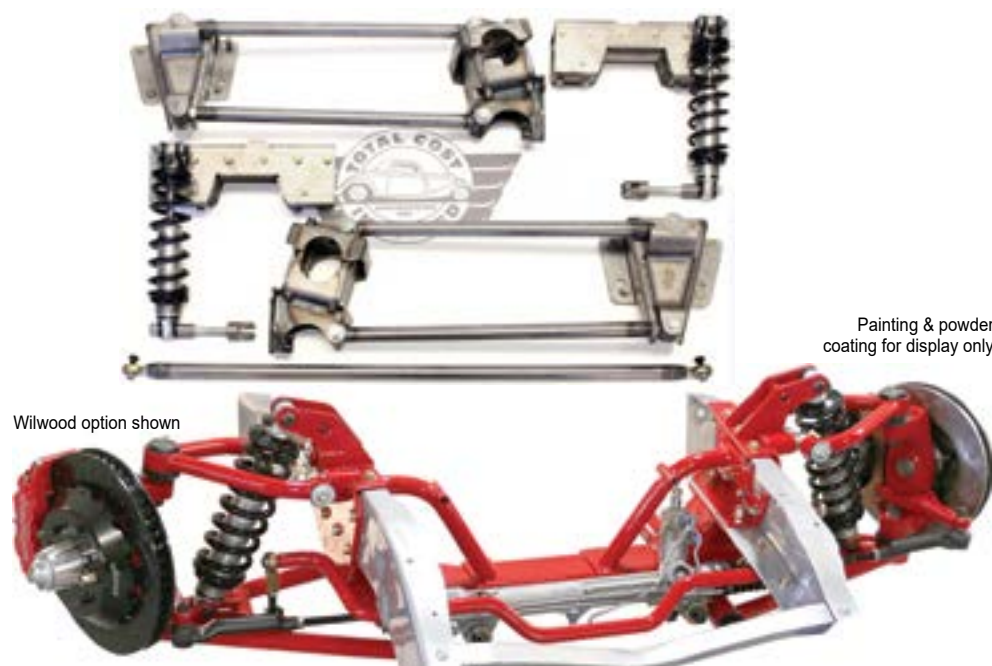

Wilwood option shown

DUAL WARRANTY
LIFETIME WARRANTY ON TCI MANUFACTURED ITEMS
6 YEAR/60,000 MILE WARRANTY ON WEAR & TEAR ITEMS

FAST SHIPPING
MADE IN USA • UNMATCHED WARRANTY

CALL NOW!

1.866.925.1103 • TOTALCOSTINVOLVED.COM