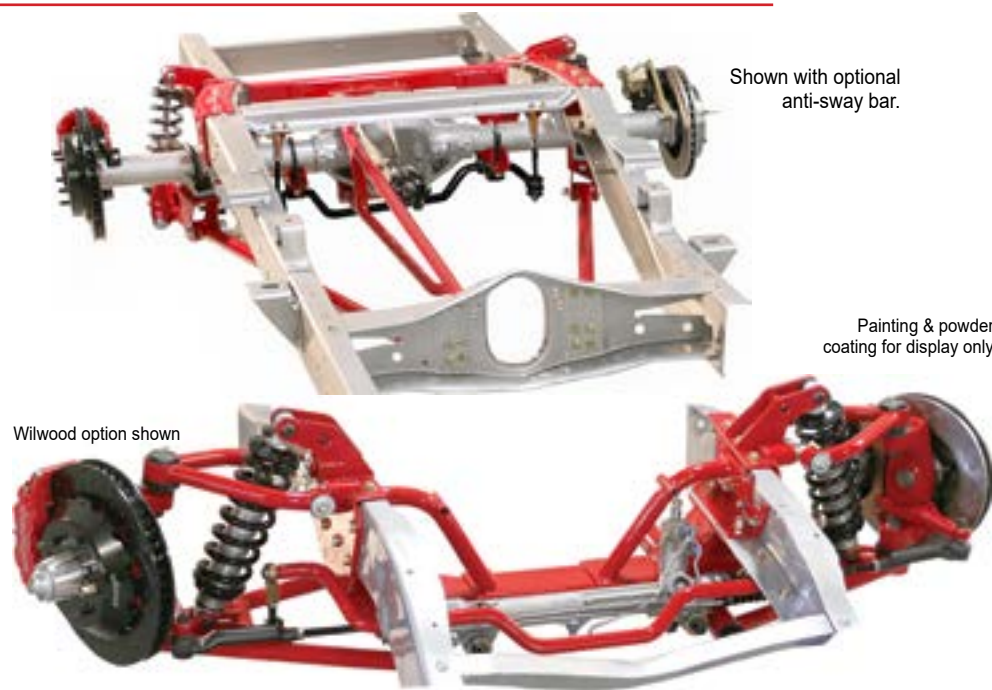

'63-72 C10 PRO TOURING IFS & TORQUE ARM PACKAGE

[Click Here](#)

for product details

$199
FLAT FEE
SHIPPING

Retail: $8,937

Save: **$894**

Your Price: **$8,043**

Wilwood option shown

'73-87 C10 PRO TOURING IFS & 4-LINK PACKAGE

[Click Here](#)

for product details

$199
FLAT FEE
SHIPPING

Retail: $8,210

Save: **$821**

Your Price: **$7,389**