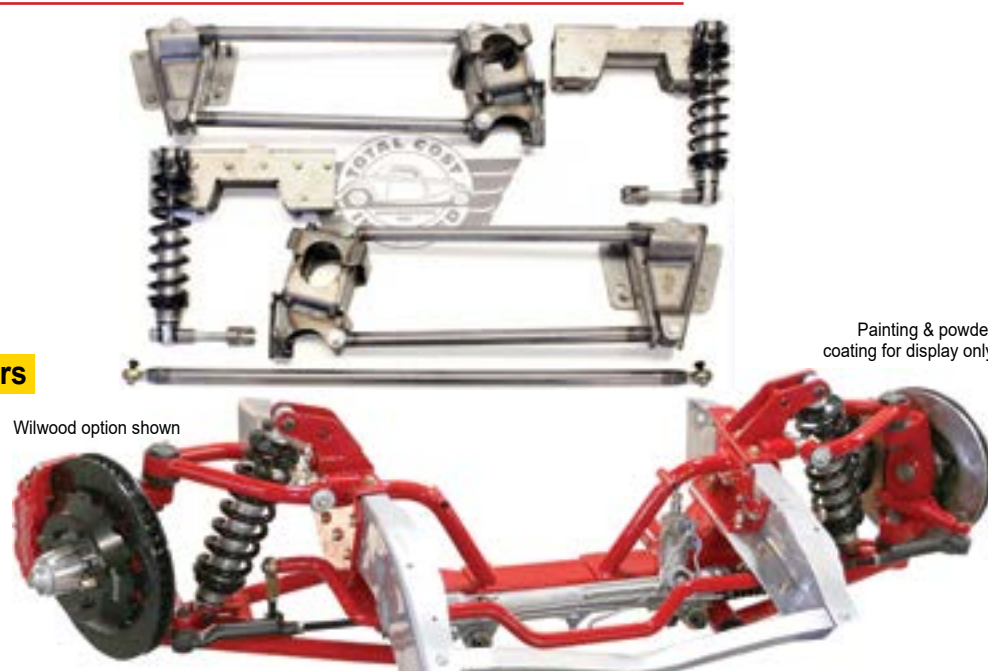

### '63-72 C10 PRO TOURING CHASSIS

- 6" Tall fully boxed frame rails offer exceptional strength and rigidity
- Suspension design provides a lowered stance while gaining ground clearance
- Vertical upper control arm mount plates make alignment & suspension tuning a snap

### '63-72 C10 PRO TOURING IFS & TORQUE ARM PACKAGE

[Click Here](#)  
for product details

**\$199**  
FLAT FEE  
SHIPPING

**\$200 OFF Wilwood Calipers**

Retail: \$8,937  
**Save: \$894**  
**Your Price: \$8,043**

### '73-87 C10 PRO TOURING IFS & 4-LINK PACKAGE

[Click Here](#)  
for product details

**\$199**  
FLAT FEE  
SHIPPING

**\$200 OFF Wilwood Calipers**

Retail: \$8,210  
**Save: \$821**  
**Your Price: \$7,389**