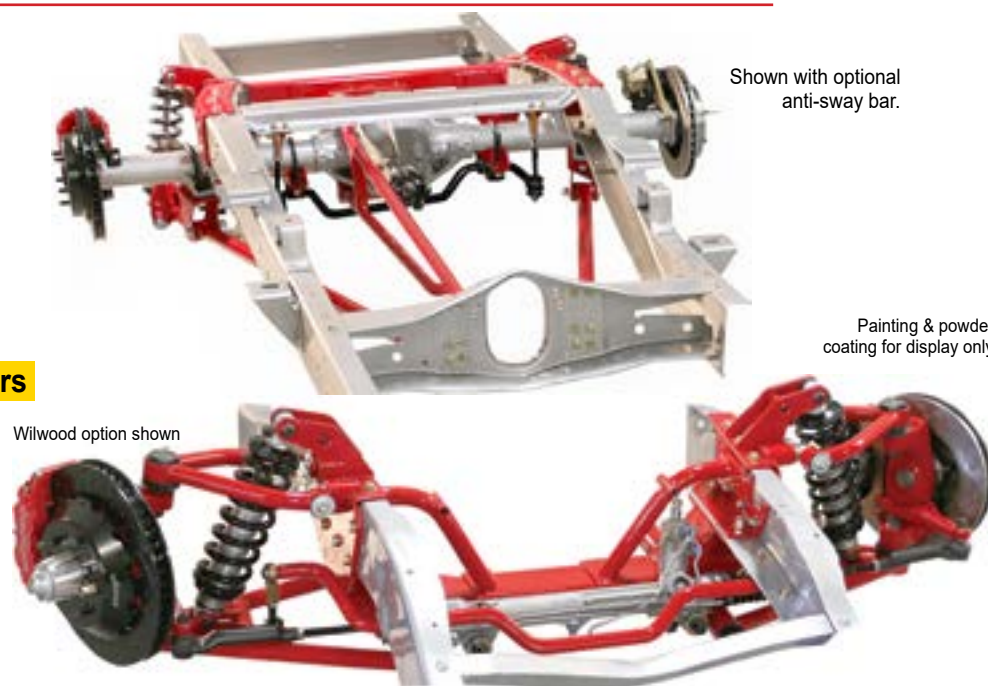

Save 10%

PLUS $500 TOWARDS CHASSIS UPGRADES

Call for the **SHORTEST Lead Time** in the Industry!

1963-1987 CHEVY C10

'63-72 C10 **NEW!**

GROUNDED CHASSIS

- Grounded IFS
- 12-Piece Center Section
- 1.25" O/D 4-Link Bars
- Lays Frame on 29" Tall Front & Rear Tires

[Learn more](#)

Retail: $18,141
Save: $1,814
Your Price: $16,327

'63-72 C10 PRO TOURING CHASSIS

- 6" Tall fully boxed frame rails offer exceptional strength and rigidity
- Suspension design provides a lowered stance while gaining ground clearance
- Vertical upper control arm mount plates make alignment & suspension tuning a snap

[Click Here](#)
for product details

Retail: $18,141
Save: $1,814
Your Price: $16,327

'63-72 C10 CLASSIC CHASSIS

NEW!

[Click Here](#)
for product details

Retail: $16,487
Save: $1,649
Your Price: $14,838

COMING SOON!
'73-87 CHASSIS

'63-72 C10 PRO TOURING IFS & TORQUE ARM PACKAGE

[Click Here](#)
for product details

$199
FLAT FEE
SHIPPING

$200 OFF Wilwood Calipers

Retail: $8,937
Save: $894
Your Price: $8,043

'73-87 C10 PRO TOURING IFS & 4-LINK PACKAGE

[Click Here](#)
for product details

$199
FLAT FEE
SHIPPING

$200 OFF Wilwood Calipers

Retail: $8,210
Save: $821
Your Price: $7,389

DUAL WARRANTY
LIFETIME WARRANTY ON TCI MANUFACTURED ITEMS
6 YEAR/60,000 MILE WARRANTY ON WEAR & TEAR ITEMS

FAST SHIPPING
MADE IN USA • UNMATCHED WARRANTY

CALL NOW! **1.866.925.1103** • **TOTALCOSTINVOLVED.COM**