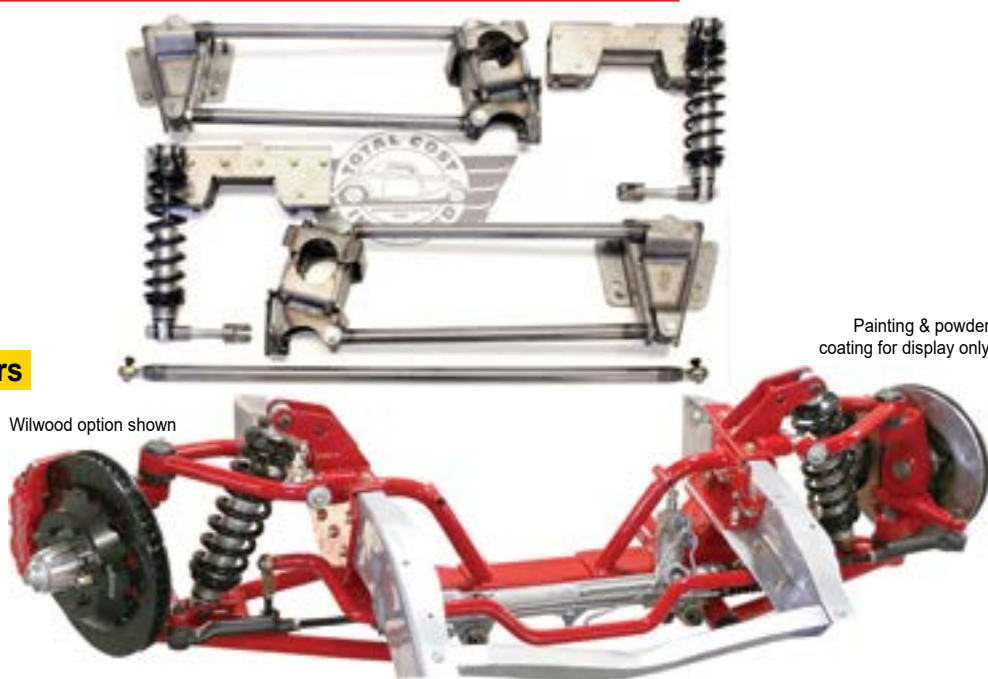

Save 10%

PLUS \$500 TOWARDS CHASSIS UPGRADES

Call for the **SHORTEST Lead Time** in the Industry!

1963-1987 CHEVY C10

'63-72 C10 PRO TOURING IFS & TORQUE ARM PACKAGE

[Click Here](#)
for product details

\$199
FLAT FEE
SHIPPING

\$200 OFF Wilwood Calipers

Retail: \$8,937

Save: **\$894**

Your Price: **\$8,043**

'73-87 C10 PRO TOURING IFS & 4-LINK PACKAGE

[Click Here](#)
for product details

\$199
FLAT FEE
SHIPPING

\$200 OFF Wilwood Calipers

Retail: \$8,210

Save: **\$821**

Your Price: **\$7,389**

Save **10% Off** Plus **\$500** towards chassis upgrades

'63-66 & '67-72 C10 PRO TOURING CHASSIS

- 6" Tall fully boxed frame rails offer exceptional strength and rigidity
- Suspension design provides a lowered stance while gaining ground clearance
- Vertical upper control arm mount plates make alignment & suspension tuning a snap

[Click Here](#)
for product details

NEW!

Retail: \$18,141

Save: **\$1,814**

Your Price: **\$16,327**

'63-66 & '67-72 C10 CLASSIC CHASSIS

NEW!

[Click Here](#)
for product details