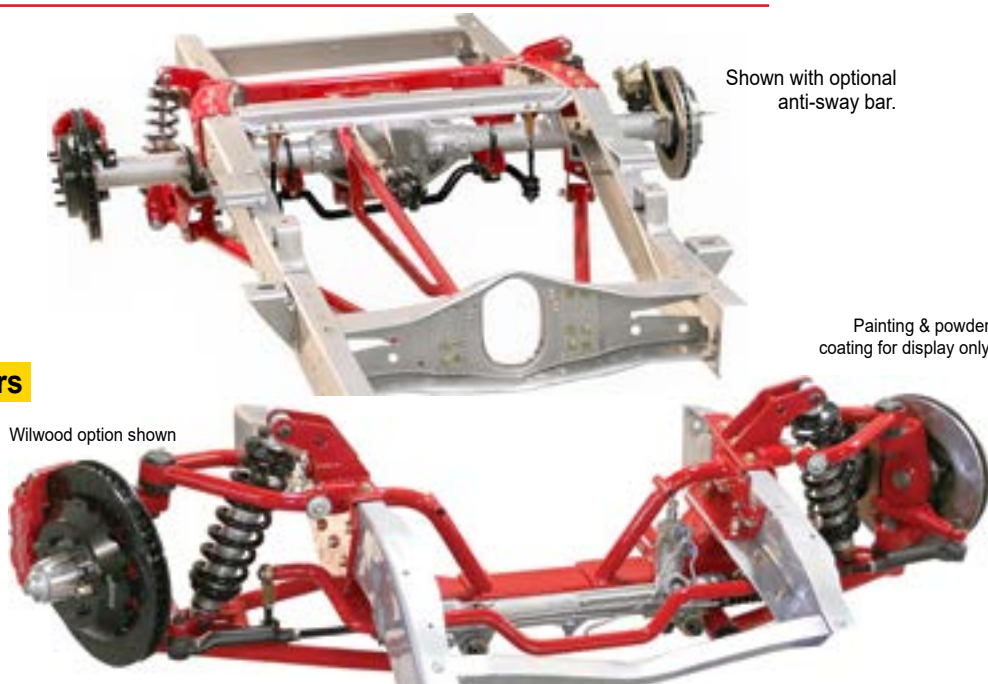

Save 10%

PLUS \$500 TOWARDS CHASSIS UPGRADES

Call for the **SHORTEST Lead Time** in the Industry!

1963-1987 CHEVY C10

'63-72 C10 PRO TOURING IFS & TORQUE ARM PACKAGE

[Click Here](#)
for product details

\$199
FLAT FEE
SHIPPING

\$200 OFF Wilwood Calipers

Retail: \$8,937

Save: **\$894**

Your Price: **\$8,043**

'73-87 C10 PRO TOURING IFS & 4-LINK PACKAGE

[Click Here](#)
for product details

\$199
FLAT FEE
SHIPPING

\$200 OFF Wilwood Calipers

Retail: \$8,210

Save: **\$821**

Your Price: **\$7,389**

Save **10% Off** Plus **\$500** towards chassis upgrades

'63-66 & '67-72 C10 PRO TOURING CHASSIS

- 6" Tall fully boxed frame rails offer exceptional strength and rigidity
- Suspension design provides a lowered stance while gaining ground clearance
- Vertical upper control arm mount plates make alignment & suspension tuning a snap

[Click Here](#)
for product details

NEW!

Retail: \$18,141

Save: **\$1,814**

Your Price: **\$16,327**

'63-66 & '67-72 C10 CLASSIC CHASSIS

NEW!

[Click Here](#)
for product details