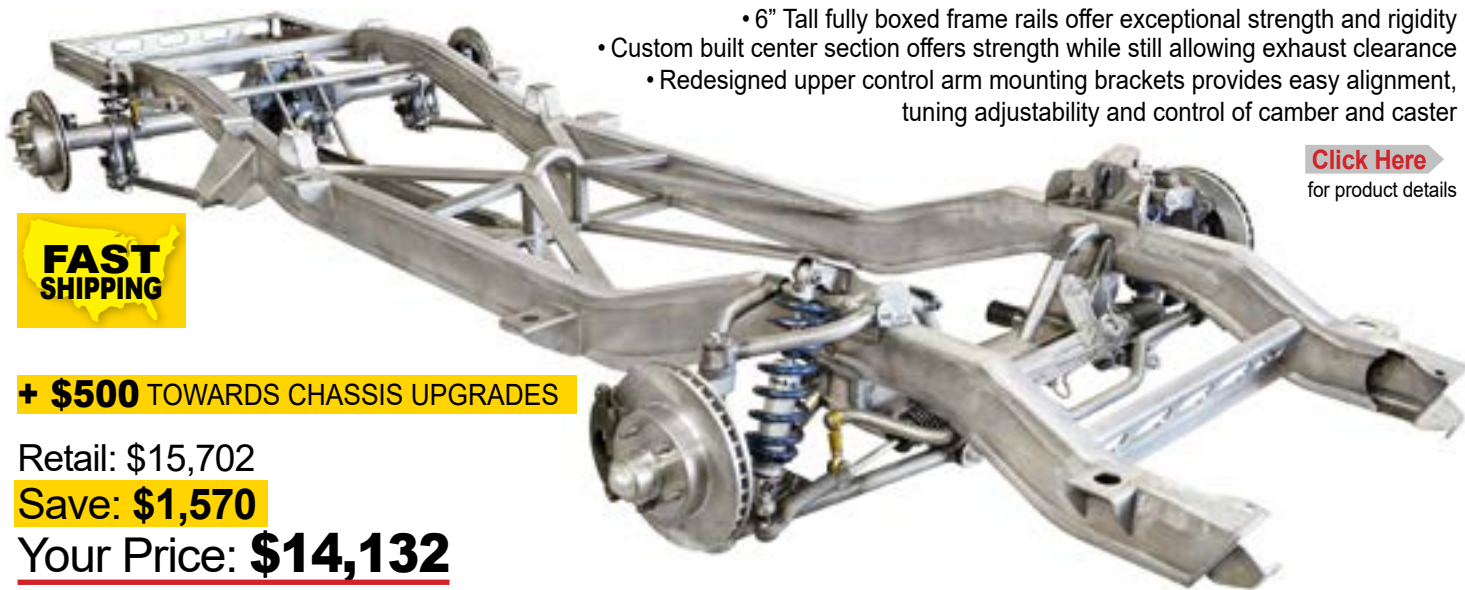

'67-72 C10 COMPLETE CHASSIS

- 6" Tall fully boxed frame rails offer exceptional strength and rigidity
- Custom built center section offers strength while still allowing exhaust clearance
- Redesigned upper control arm mounting brackets provides easy alignment, tuning adjustability and control of camber and caster

[Click Here](#)
for product details

FAST SHIPPING

+ $500 TOWARDS CHASSIS UPGRADES

Retail: $15,702

Save: $1,570

Your Price: $14,132

'63-87 PRO TOURING IFS

- TCI IFS is 72 lbs. lighter than stock clip for better balance, compliant handling & front to rear weight bias
- Dramatically improves handling and braking.

[Click Here](#) for product details

$150
FLAT FEE
SHIPPING

Wilwood option shown

$200 OFF Wilwood Calipers

Retail: $5,350

Save: $535

Your Price: $4,815