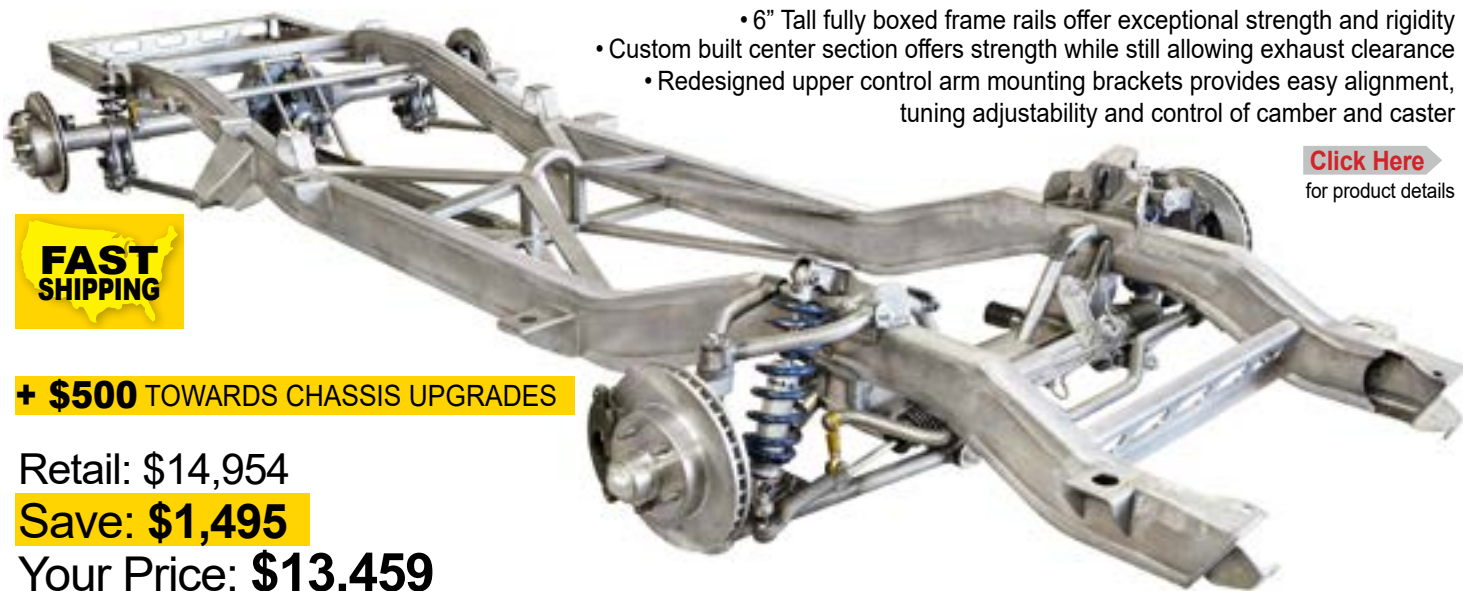

10% OFF**PLUS \$200 OFF* Wilwood**

LIMITED TIME OFFERS

1963-1987 CHEVY C10

NEW!

'67-72 C10 COMPLETE CHASSIS

- 6" Tall fully boxed frame rails offer exceptional strength and rigidity
- Custom built center section offers strength while still allowing exhaust clearance
- Redesigned upper control arm mounting brackets provides easy alignment, tuning adjustability and control of camber and caster

[Click Here](#)
for product details
**FAST SHIPPING****+ \$500 TOWARDS CHASSIS UPGRADES**

Retail: \$14,954

Save: **\$1,495****Your Price: \$13,459**

'63-87 PRO TOURING IFS

- TCI IFS is 72 lbs. lighter than stock clip for better balance, compliant handling & front to rear weight bias
- Dramatically improves handling and braking.

'73-87 4-LINK REAR SUSPENSION

- True bolt-in with no cutting into the bed required
- Lowered stance and center of gravity
- Dramatically improve handling

[Click Here](#) for product details

Retail: \$2,351