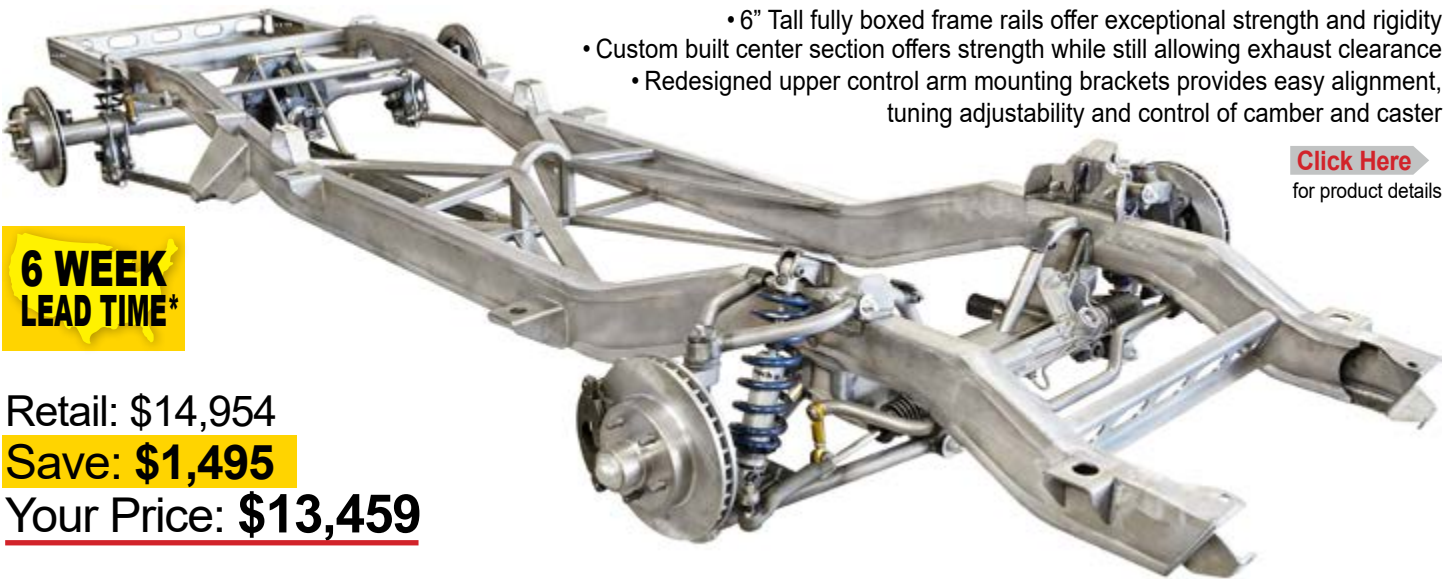

'67-72 C10 COMPLETE CHASSIS

- 6" Tall fully boxed frame rails offer exceptional strength and rigidity
- Custom built center section offers strength while still allowing exhaust clearance
- Redesigned upper control arm mounting brackets provides easy alignment, tuning adjustability and control of camber and caster

[Click Here](#)
for product details

**6 WEEK
LEAD TIME***

Retail: $14,954

Save: **$1,495**

Your Price: **$13,459**

'63-87 PRO TOURING IFS

- TCI IFS is 72 lbs. lighter than stock clip for better balance, compliant handling & front to rear weight bias
- Dramatically improves handling and braking.

[Click Here](#) for product details

Retail: $5,095

Save: **$510**

Your Price: **$4,585**