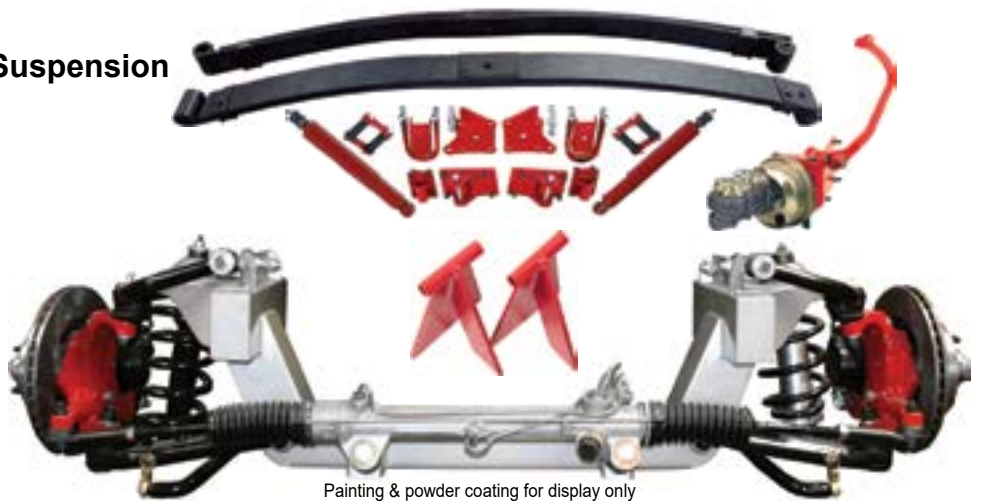

CELEBRATING 50th ANNIVERSARY**Save 10%**

Unmatched Warranty. Shortest Lead Time!

**1935-1940 FORD CAR & '35-41 TRUCK****4-PIECE TOTAL PACKAGE**

1. Custom IFS
2. 4-Link Rear Suspension
3. Power Pedal Assembly
4. Engine Mounts

SHOP NOW**\$299**
FLAT-FEE
SHIPPING

Retail: \$8,131

Save: **\$813**Your Price: **\$7,318**

Power Rack Option: Add \$134

Painting & powder coating
for display only

1. Coil-Spring IFS
2. Parabolic Leaf Spring Rear Suspension
3. Power Pedal Assembly
4. Engine Mounts

SHOP NOW**\$299**
FLAT-FEE
SHIPPING

Retail: \$5,087

Save: **\$509**Your Price: **\$4,578**

Power Rack Option: Add \$134

Painting & powder coating for display only

CUSTOM IFS & 4-LINK CHASSIS

The frame features main rails that are constructed using stamped U.S. supplied steel and fully boxed for increased rigidity while retaining the original profile.

The frame features main rails that are constructed using stamped U.S. supplied steel and fully boxed for increased rigidity while retaining the original profile.

SHOP NOW**8-WEEK
LEAD TIME**

Retail: \$16,120