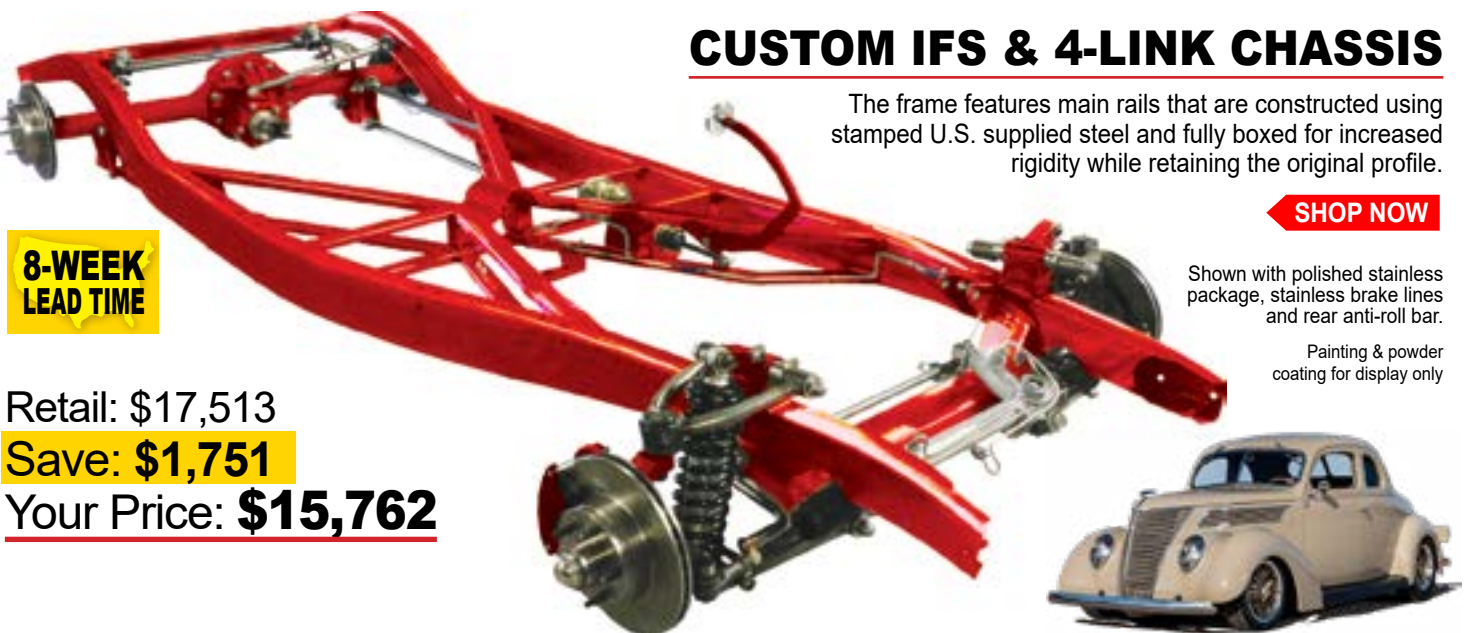

CELEBRATING 50th ANNIVERSARY**Save 10%**

Unmatched Warranty. Shortest Lead Time!

**1935-1940 FORD CAR & '35-41 TRUCK****4-PIECE TOTAL PACKAGE**

1. Custom IFS
2. 4-Link Rear Suspension
3. Power Pedal Assembly
4. Engine Mounts

SHOP NOW**\$299**
FLAT-FEE
SHIPPING

Retail: \$5,087

Save: **\$509**Your Price: **\$4,578**

Power Rack Option: Add \$134

Painting & powder coating for display only

CUSTOM IFS & 4-LINK CHASSIS

The frame features main rails that are constructed using stamped U.S. supplied steel and fully boxed for increased rigidity while retaining the original profile.

SHOP NOW**8-WEEK
LEAD TIME**

Retail: \$17,513

Save: **\$1,751**Your Price: **\$15,762**Shown with polished stainless
package, stainless brake lines
and rear anti-roll bar.Painting & powder
coating for display only**COIL-SPRING IFS & LEAF SPRING CHASSIS**

The frame features main rails that are constructed using stamped U.S. supplied steel and fully boxed for increased rigidity while retaining the original profile.

SHOP NOW**8-WEEK
LEAD TIME**

Retail: \$16,120