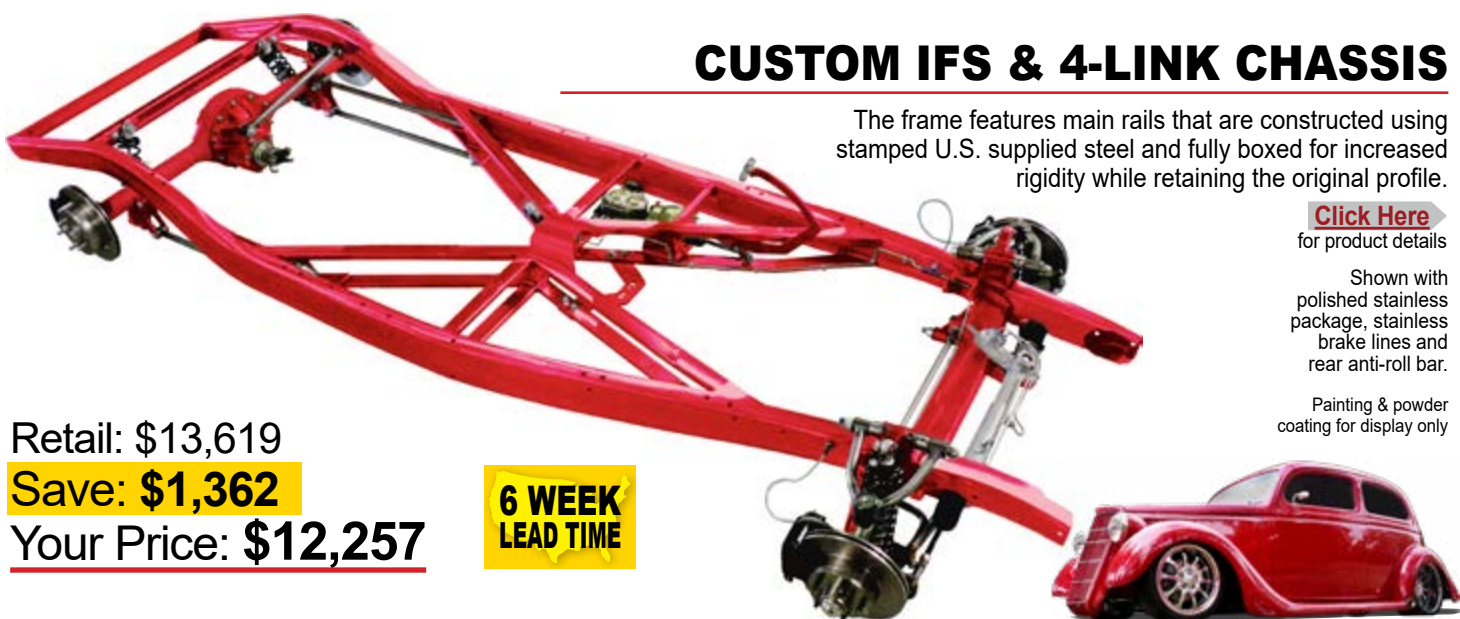

CUSTOM IFS & 4-LINK CHASSIS

The frame features main rails that are constructed using stamped U.S. supplied steel and fully boxed for increased rigidity while retaining the original profile.

[Click Here](#)
for product details

Shown with polished stainless package, stainless brake lines and rear anti-roll bar.

Painting & powder coating for display only

Retail: $13,619

Save: **$1,362**

Your Price: **$12,257**

**6 WEEK
LEAD TIME**

COIL-SPRING IFS & LEAF SPRING CHASSIS

The frame features main rails that are constructed using stamped U.S. supplied steel and fully boxed for increased rigidity while retaining the original profile.

[Click Here](#)
for product details

Shown with premium dropped axle stainless package, stainless brake lines and rear anti-roll bar.

Painting & powder coating for display only