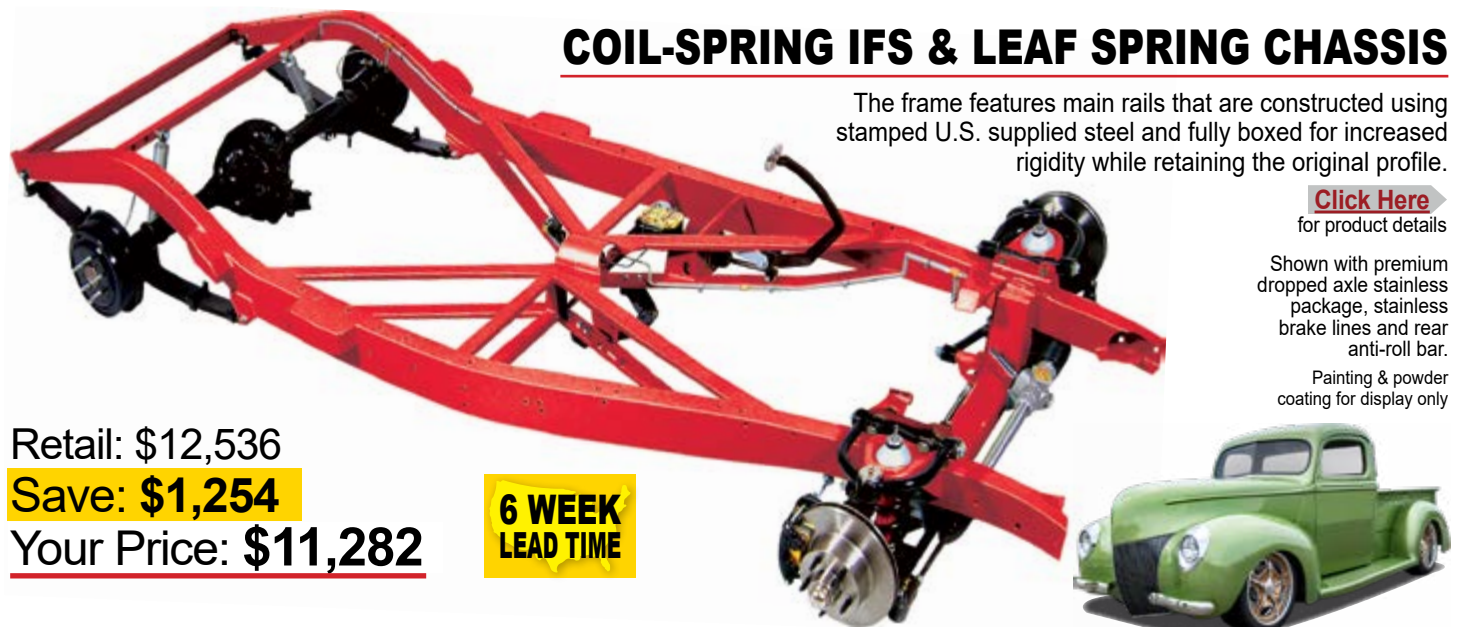

Retail: $12,536

Save: **$1,254**

Your Price: **$11,282**

**6 WEEK
LEAD TIME**

• DUAL WARRANTY •
LIFETIME WARRANTY ON TCI MANUFACTURED ITEMS
6 YEAR/60,000 MILE WARRANTY ON WEAR & TEAR ITEMS

FAST SHIPPING
MADE IN USA - UNMATCHED WARRANTY

CALL FOR YOUR PRICING: **866.925.1103** • **TOTALCOSTINVOLVED.COM**