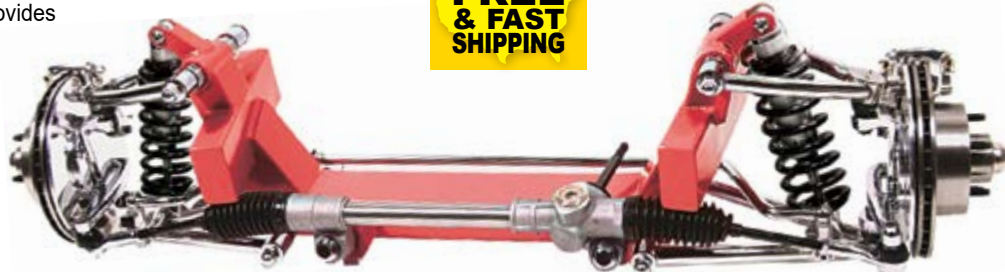

4 PIECE COMPLETE PACKAGE

Retail: $6,019

Save: **$602**

Your Price: **$5,417**

**FREE
& FAST
SHIPPING**

1. Custom IFS
2. 4-Link Rear Suspension
3. Power Pedal Assembly
4. Engine Mounts

Power Rack
Option: Add $129