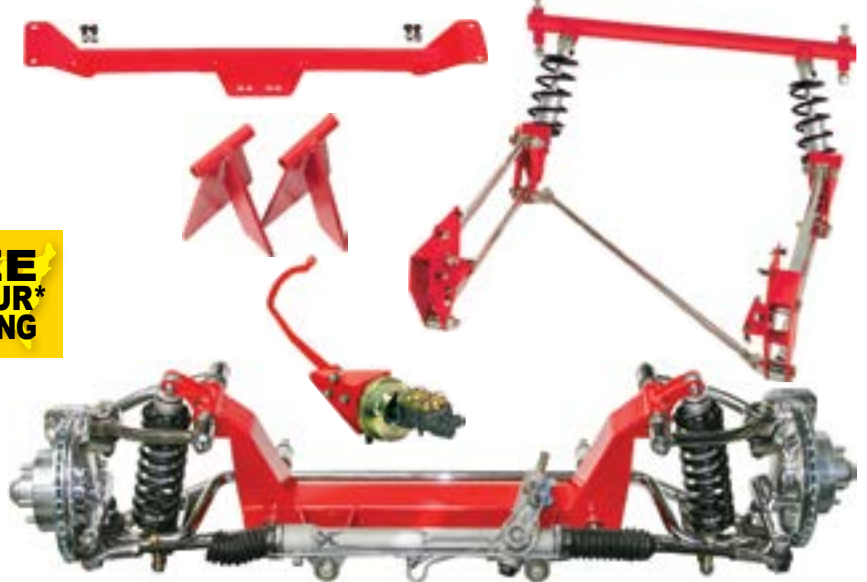

Save \$553

Retail: ~~\$5,230~~

Special Price: **\$4,719**

5 PIECE COMPLETE PACKAGE

1. Custom IFS (Plain Package)
2. 4-Link Rear Suspension
3. Power Pedal Assembly
4. Engine Mounts
5. Trans Mount

FREE Braided Stainless Brake Hoses

FREE Power Rack

FREE RideTech Coil-Overs

FREE
72-HOUR*
SHIPPING

*Call for details

Save \$699

Retail: ~~\$5,811~~

Special Price: **\$5,112**

'48-56 CUSTOM IFS & 4-LINK CHASSIS

- 8" Tall fully boxed frame rails offer exceptional strength and rigidity
- Lowered stance and center of gravity provide superior handling

[Click Here](#)
for product details

Painting &
powder coating
for display only

*Total Savings of **\$2,769**

4 WEEK
LEAD TIME*

*Call for details

'48-56 COIL-SPRING IFS & LEAF SPRING CHASSIS

- This chassis design is engineered for a cleaner look and excellent ride quality
- Custom built center section offers strength while still allowing exhaust clearance