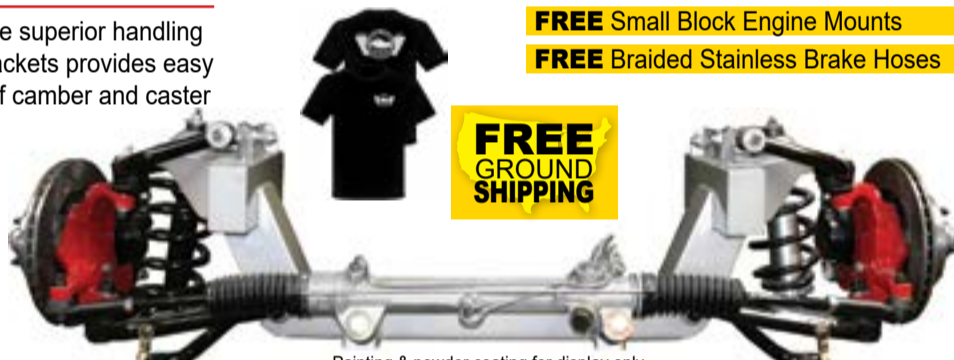

Save \$501

Reg. \$5,394

Your Price: **\$4,890**

FREE GROUND SHIPPING

1. Custom IFS
2. 4-Link Rear Suspension
3. Power Pedal Assembly
4. Engine Mounts
5. Trans Mount

COIL-SPRING IFS

- Lowered stance and center of gravity provide superior handling
- Redesigned upper control arm mounting brackets provides easy alignment, tuning adjustability, and control of camber and caster

[Click Here](#) for product details

FREE Small Block Engine Mounts

FREE Braided Stainless Brake Hoses

FREE GROUND SHIPPING

Save \$266

Reg. \$2,664

Your Price: **\$2,398**

Painting & powder coating for display only

5 PIECE COMPLETE PACKAGE

Save \$315

Reg. \$3,974

Your Price: **\$3,659**

FREE GROUND SHIPPING

1. Coil-Spring IFS
2. Parabolic Rear Leaf Spring Kit
3. Power Pedal Assembly
4. Engine Mounts
5. Trans Mount

CUSTOM IFS & 4-LINK CHASSIS

The frame features main rails that are constructed using stamped U.S. supplied steel and fully boxed for increased rigidity while retaining the original profile.

[Click Here](#) for product details

Save \$2,738*