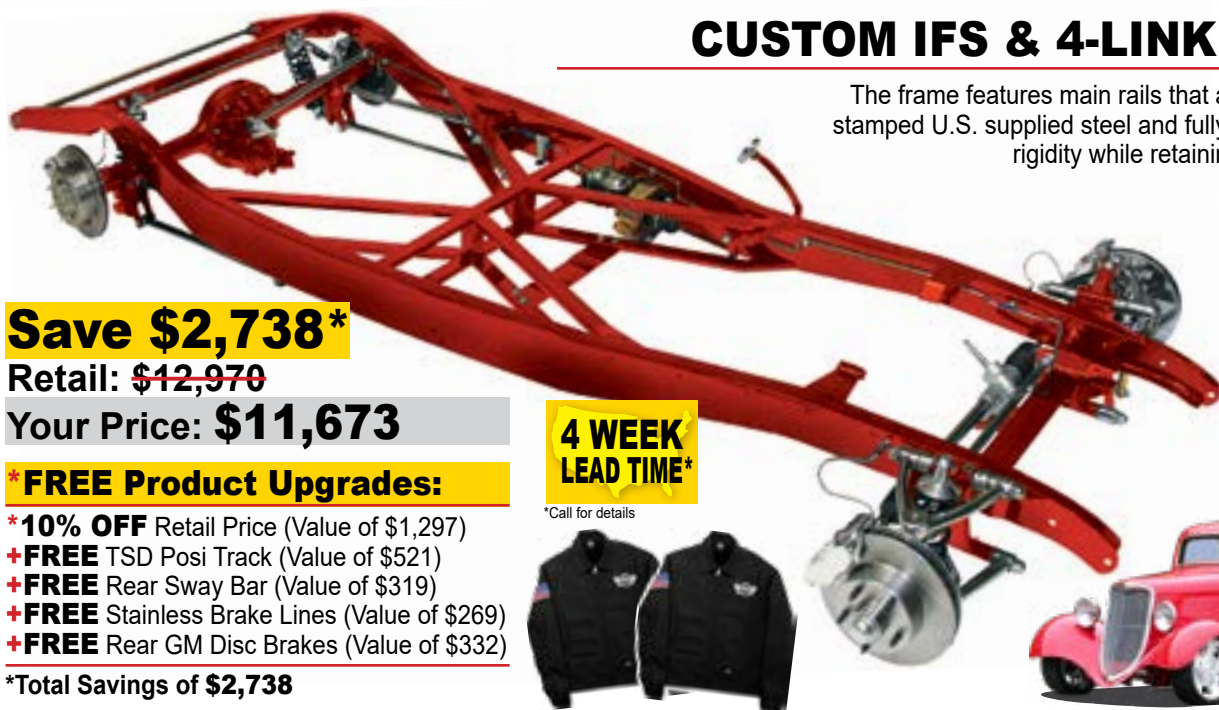

Save $2,738*

Retail: ~~$12,970~~

Your Price: **$11,673**

*FREE Product Upgrades:

- *10% OFF Retail Price (Value of $1,297)
- +FREE TSD Posi Track (Value of $521)
- +FREE Rear Sway Bar (Value of $319)
- +FREE Stainless Brake Lines (Value of $269)
- +FREE Rear GM Disc Brakes (Value of $332)

*Total Savings of **$2,738**

4 WEEK LEAD TIME*

*Call for details