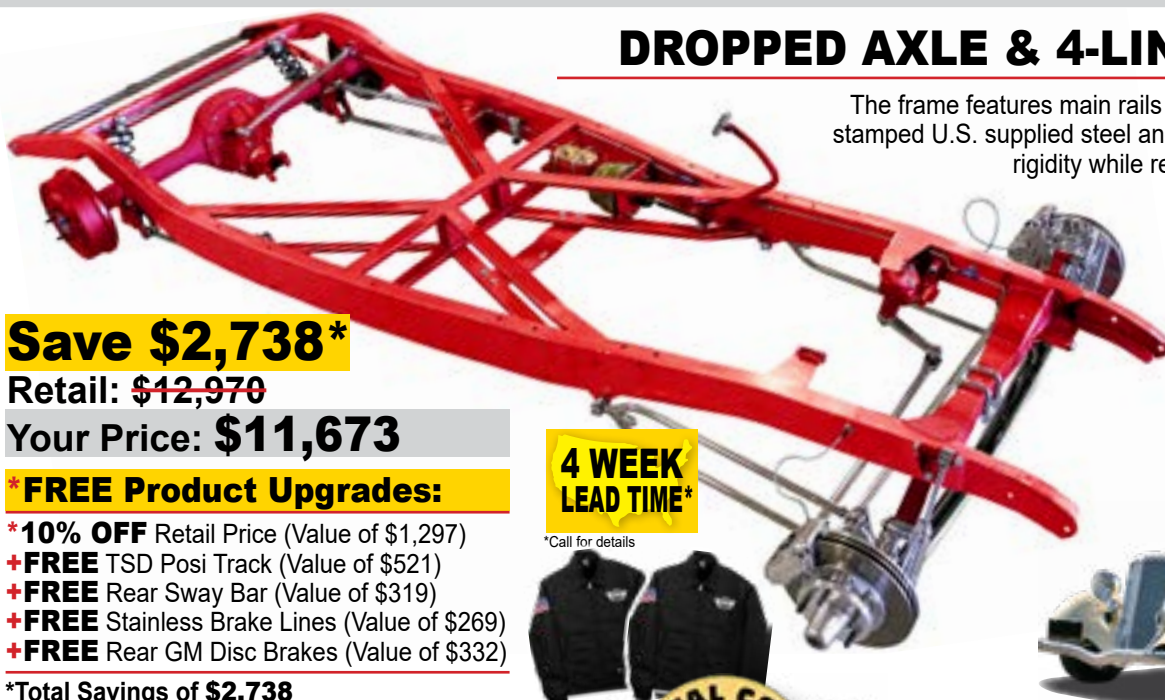

#### \*FREE Product Upgrades:

- \*10% OFF Retail Price (Value of \$1,297)
- +FREE TSD Posi Track (Value of \$521)
- +FREE Rear Sway Bar (Value of \$319)
- +FREE Stainless Brake Lines (Value of \$269)
- +FREE Rear GM Disc Brakes (Value of \$332)

\*Total Savings of **\$2,738**

**4 WEEK LEAD TIME\***

\*Call for details

### DROPPED AXLE & 4-LINK CHASSIS

The frame features main rails that are constructed using stamped U.S. supplied steel and fully boxed for increased rigidity while retaining the original profile.

[Click Here](#)  
for product details

Shown with premium dropped axle stainless package, stainless brake lines and rear anti-roll bar.

Painting & powder coating for display only

**Save \$2,738\***

Retail: ~~\$12,970~~

Your Price: **\$11,673**