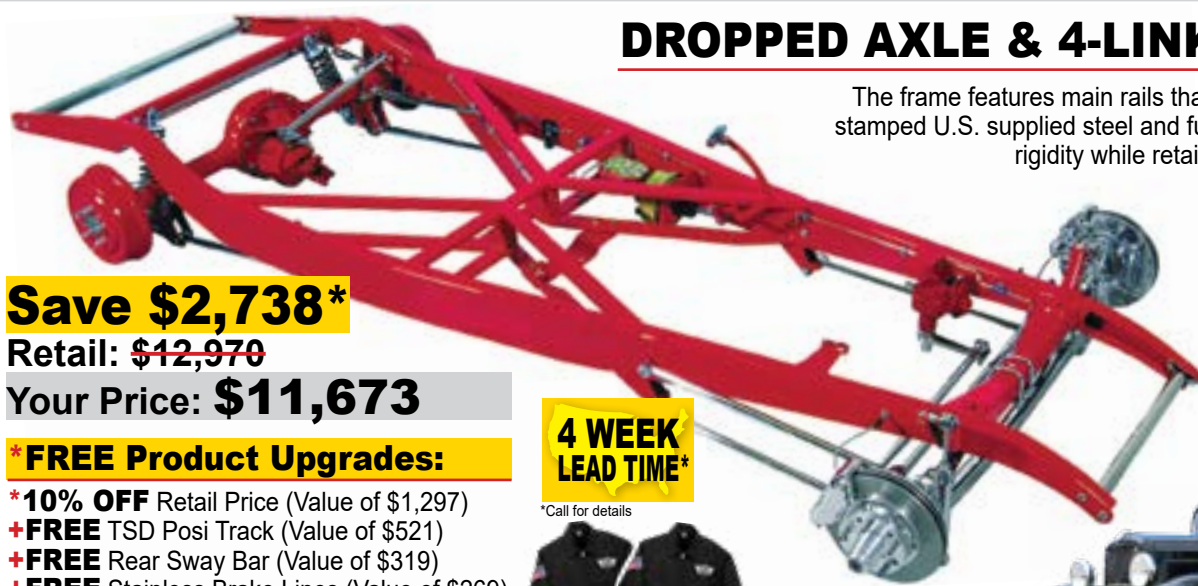

1932 FORD MODEL "B"

CUSTOM IFS & 4-LINK CHASSIS

The frame features main rails that are constructed using stamped U.S. supplied steel and fully boxed for increased rigidity while retaining the original profile.

***FREE Product Upgrades:**

- *10% OFF Retail Price (Value of \$1,297)
- +FREE TSD Posi Track (Value of \$521)
- +FREE Rear Sway Bar (Value of \$319)
- +FREE Stainless Brake Lines (Value of \$269)
- +FREE Rear GM Disc Brakes (Value of \$332)

*Total Savings of **\$2,738**

4 WEEK LEAD TIME*

*Call for details

DROPPED AXLE & 4-LINK CHASSIS

The frame features main rails that are constructed using stamped U.S. supplied steel and fully boxed for increased rigidity while retaining the original profile.

[Click Here](#)
for product details

Shown with premium dropped axle stainless package, stainless brake lines and rear anti-roll bar.

Painting & powder coating for display only

Save \$2,738*

Retail: ~~\$12,970~~