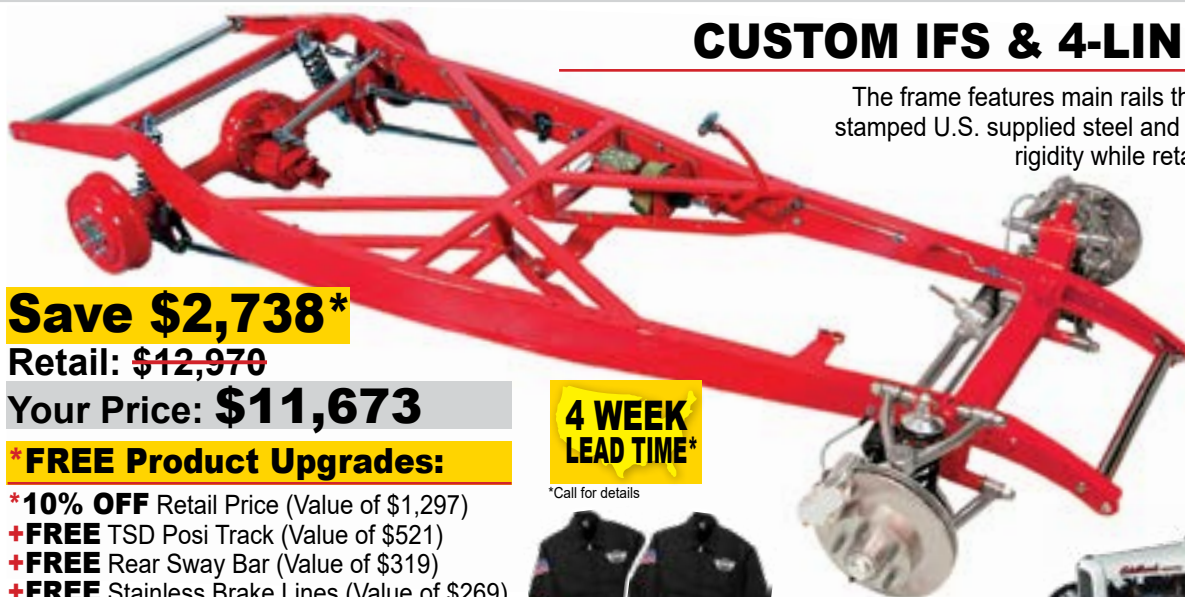

1932 FORD MODEL "B"

CUSTOM IFS & 4-LINK CHASSIS

The frame features main rails that are constructed using stamped U.S. supplied steel and fully boxed for increased rigidity while retaining the original profile.

[Click Here](#)
for product details

Shown with polished stainless package, stainless brake lines and rear anti-roll bar.

Painting & powder coating for display only

Save \$2,738*

Retail: ~~\$12,970~~

Your Price: **\$11,673**

***FREE Product Upgrades:**

- *10% OFF Retail Price (Value of \$1,297)
- +FREE TSD Posi Track (Value of \$521)
- +FREE Rear Sway Bar (Value of \$319)
- +FREE Stainless Brake Lines (Value of \$269)
- +FREE Rear GM Disc Brakes (Value of \$332)

*Total Savings of **\$2,738**

4 WEEK LEAD TIME*

*Call for details

DROPPED AXLE & 4-LINK CHASSIS

The frame features main rails that are constructed using stamped U.S. supplied steel and fully boxed for increased rigidity while retaining the original profile.